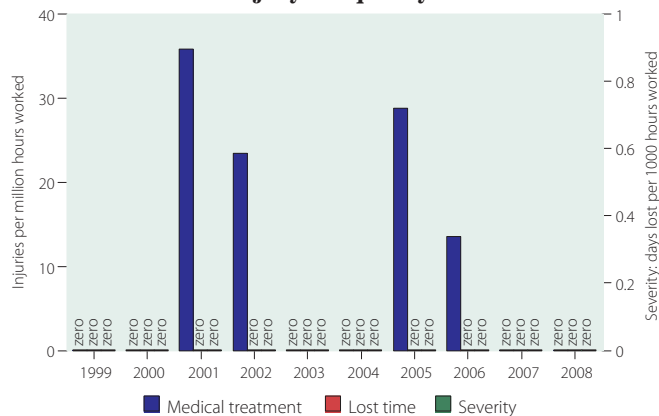

Injury Frequency Rates

Note: All lost time injuries are also counted as medical treatment injuries

Nufarm and our industry association: AGCARM

Nufarm NZ executives have been active contributors for the Industry Association AGCARM. Patrick Clement our Country Manager is currently in his second year of a two year term as the Immediate Past-President of AGCARM. AGCARM continues to foster industry initiatives such as plastic jerrycan recycling, standardising product labelling, keeping members informed on new initiatives and changes to legislation affecting the Industry. AGCARM, in conjunction with Australia, has also established a web solution Pest-Genie to provide information on the safe use of farm chemicals.