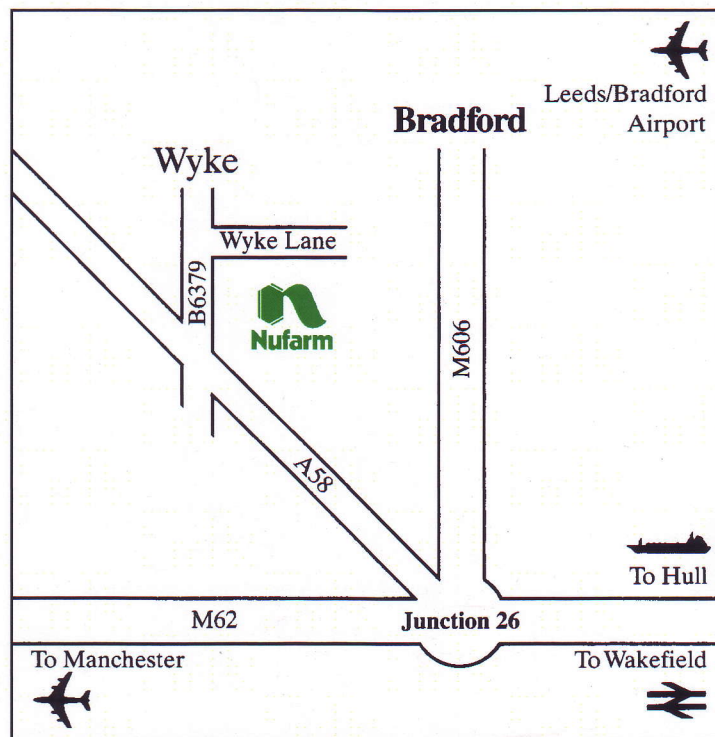

## How to find us

### By Air

We are only 30 minutes away from Leeds/Bradford Airport, and 45 minutes away from Manchester Airport via M62

### By Rail

Closest main Inter-City stations are Bradford, Leeds and Wakefield. We recommend Wakefield as this is only 30 minutes away from Nufarm.

### By Road

Leave M62 Junction 26, take A58 Halifax. Turn right at B6379 to Wyke. After 500m turn right down Wyke Lane. Nufarm is approximately 1km down on the right hand side.